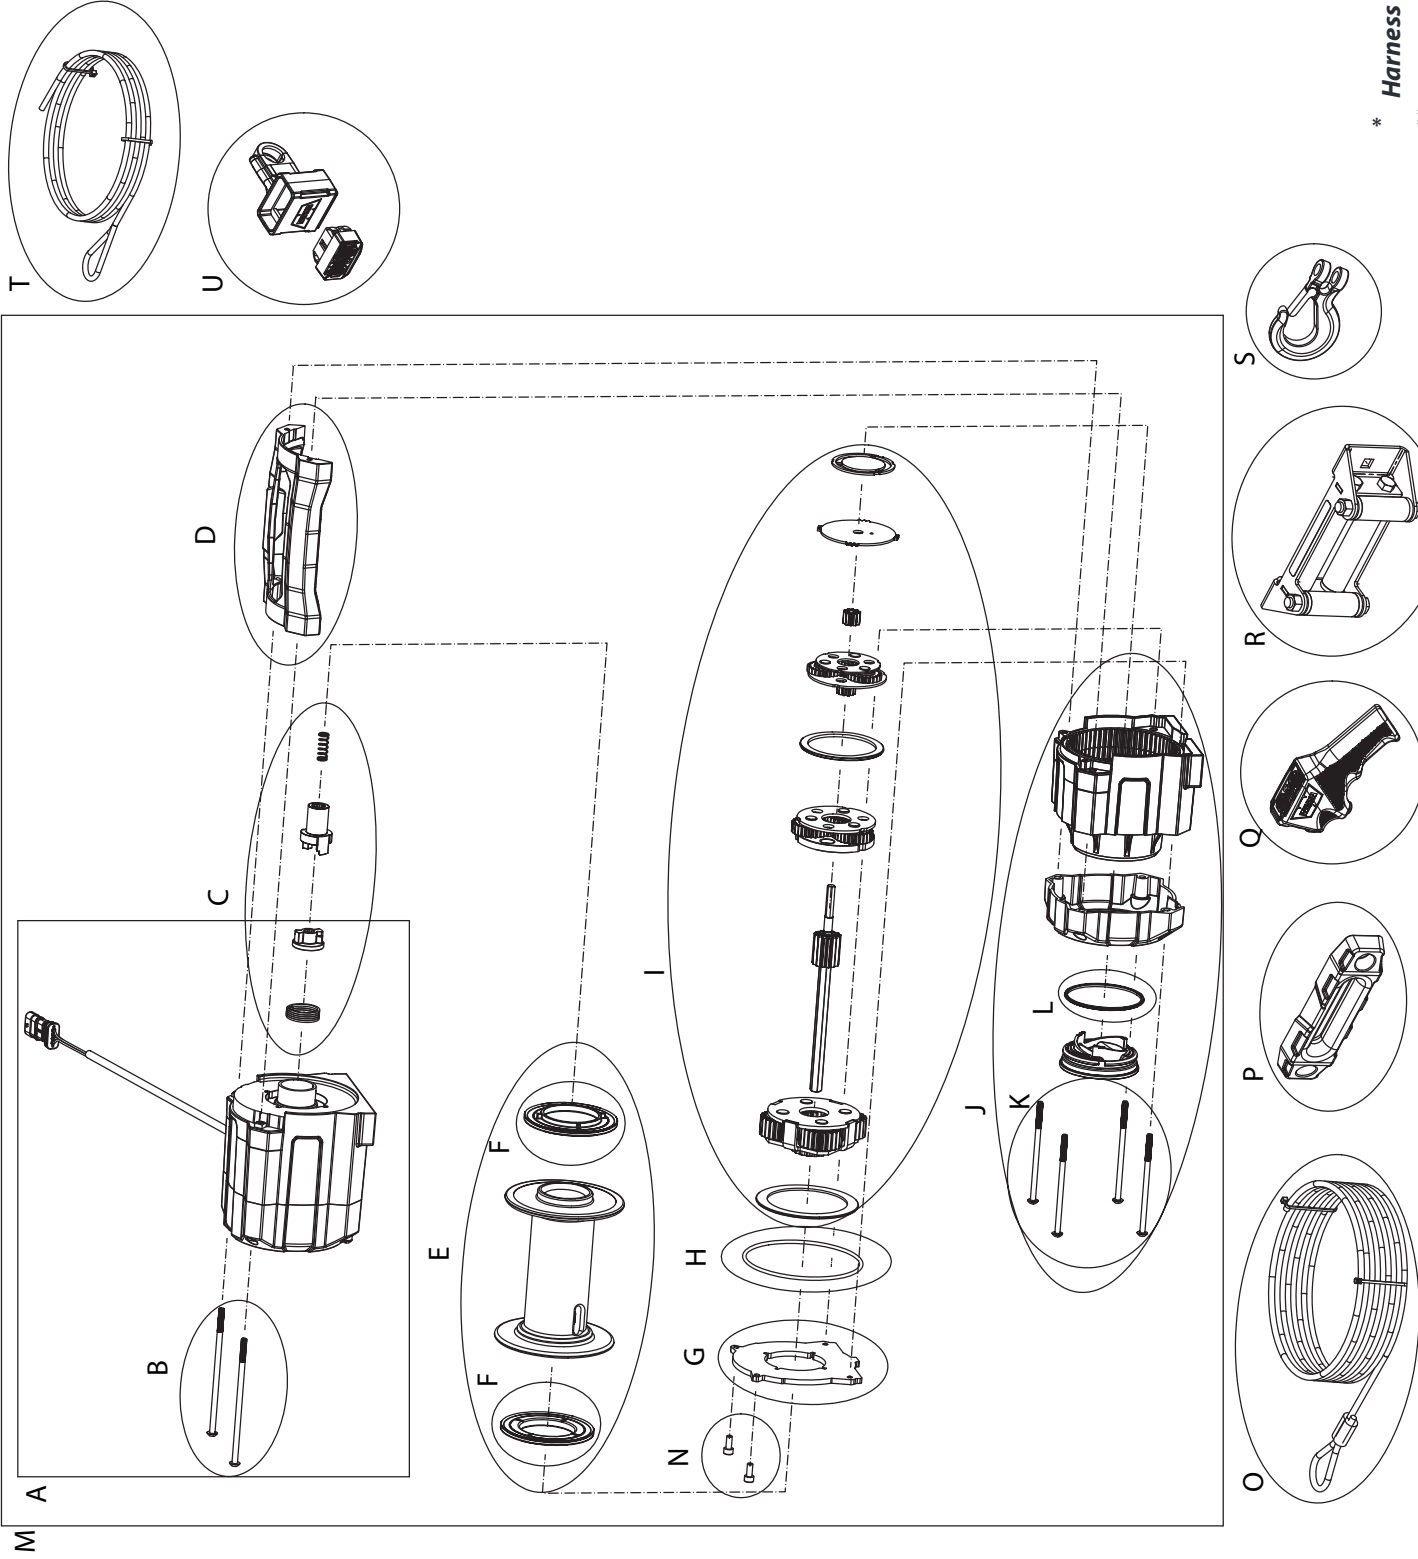

ACCESSORY KIT	DESCRIPTION	MAJOR PARTS
1*	WIRED REMOTE UPGRADE KIT	Q
2	EXTENDED POWER CABLE KIT (Black & Red 140")	NOT SHOWN
4	SYNTHETIC ROPE UPGRADE KIT	P, T
SERVICE KIT	DESCRIPTION	MAJOR PARTS
7	DASH SWITCH AND HANDLEBAR HOLDER	U
8	WIRED REMOTE	Q
9	REPLACEMENT POWER CABLE (Black & Red)	NOT SHOWN
12	ELECTRICAL BOOTS (QTY 4)	NOT SHOWN
13	ROLLER FAIRLEAD REPLACEMENT	R
14	WIRE ROPE REPLACEMENT	O
15	HAWSE FAIRLEAD REPLACEMENT	P
16	SYNTHETIC ROPE REPLACEMENT	T
17**	HOOK W/ STRAP REPLACEMENT	S
18	LABEL REPLACEMENT	NOT SHOWN
19	MOUNTING HARDWARE	NOT SHOWN
20	SEAL REPLACEMENT KIT	F, H, L
21	BRAKE SERVICE KIT	C
22	DRUM REPLACEMENT	E
23	TIE PLATE REPLACEMENT	B, D, K
24	TRANSMISSION SERVICE KIT	I
25	TRANSMISSION HOUSING REPLACEMENT	J, G, N
26	MOTOR REPLACEMENT	A, F
27	SERVICE WINCH	M

* Harness not shown

** Strap and pin not shown