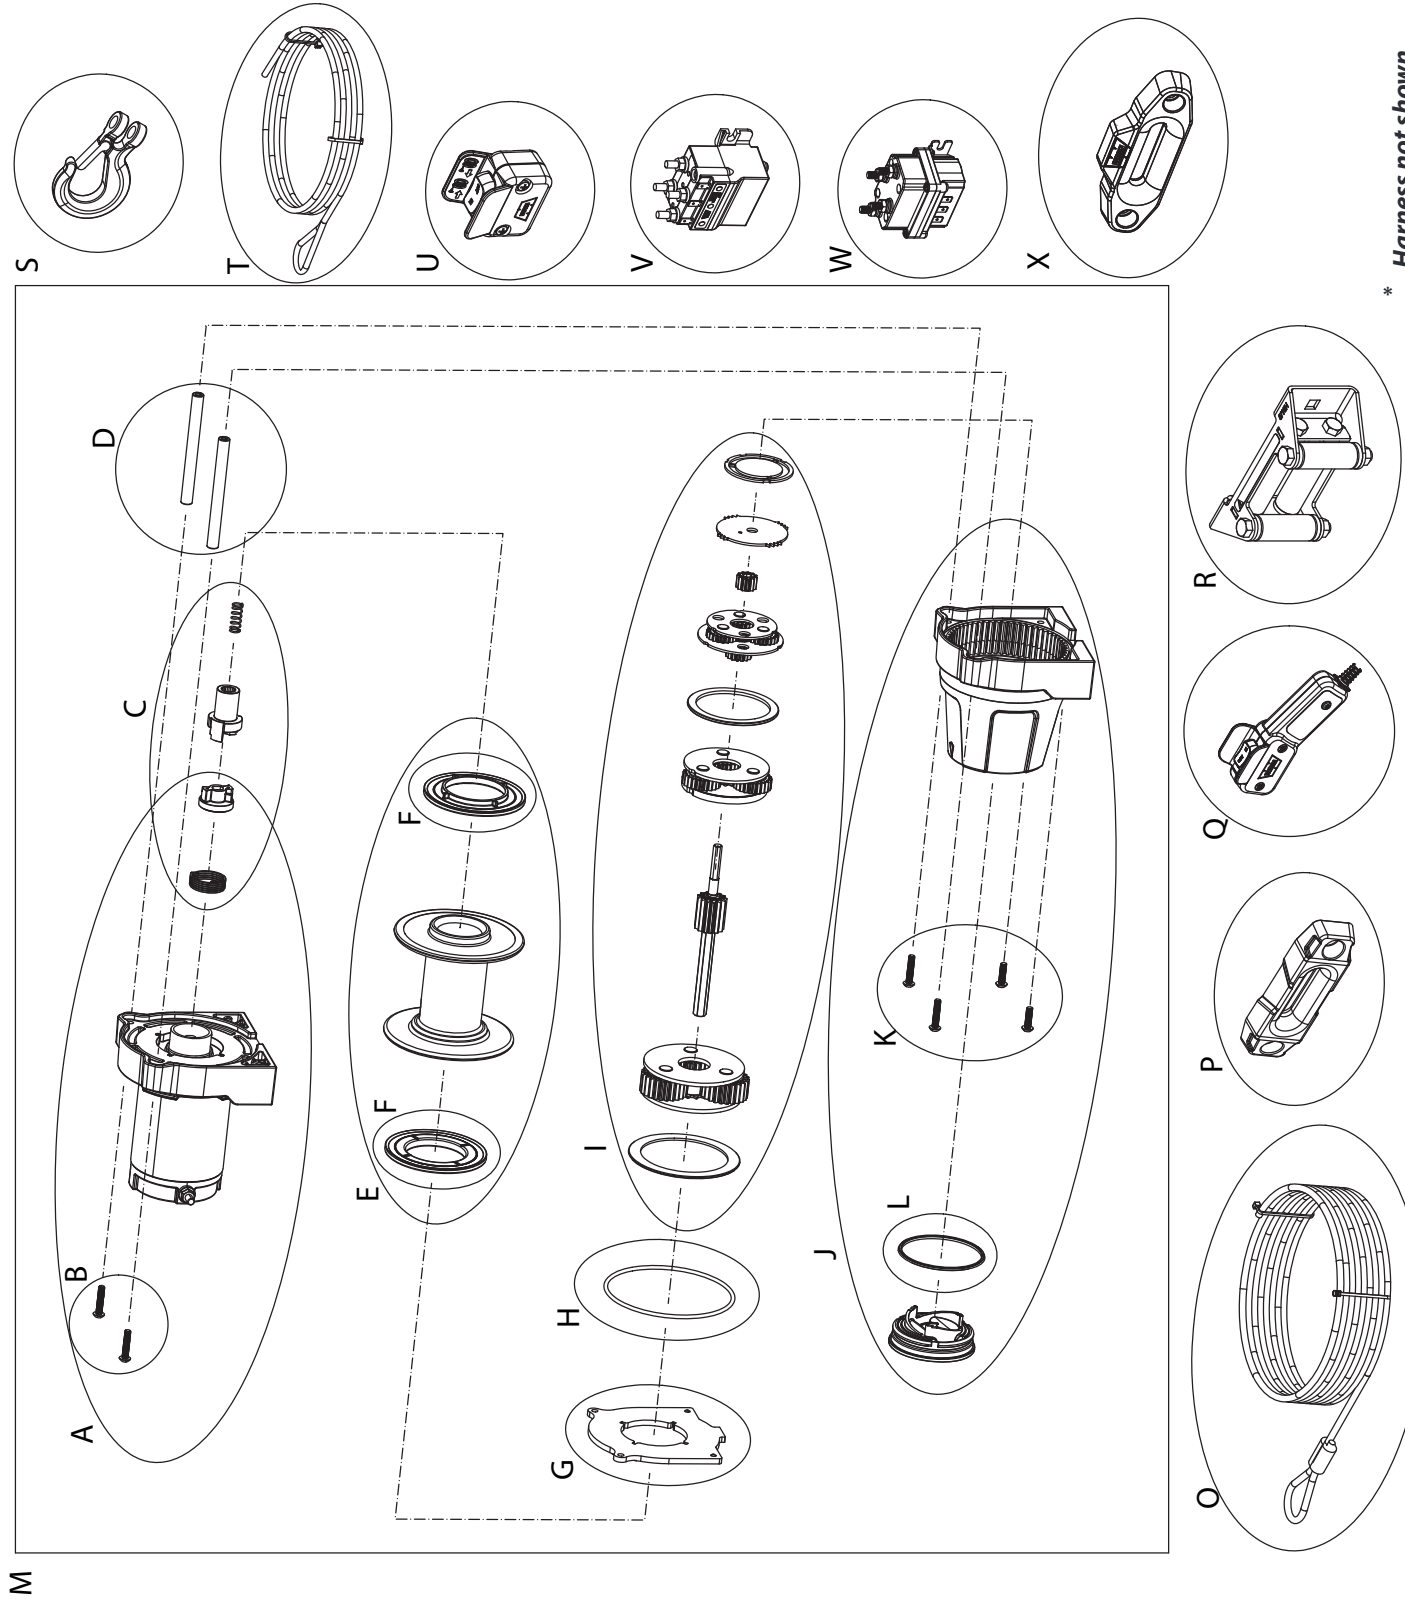

ACCESSORY KIT	DESCRIPTION	MAJOR PARTS
1*	WIRED REMOTE UPGRADE KIT	Q
2	EXTENDED POWER CABLE KIT (Black & Red 140")	NOT SHOWN
3	EPIC HAWSE FAIRLEAD (SYNTHETIC ONLY)	P
4	SYNTHETIC ROPE UPGRADE KIT	P, T
5	HD CONTACTOR UPGRADE KIT	V
SERVICE KIT	DESCRIPTION	MAJOR PARTS
6	HANDLEBAR SWITCH	U
8	WIRED REMOTE	Q
9	REPLACEMENT POWER CABLE (Black & Red)	NOT SHOWN
10	REPLACEMENT POWER CABLE (Blue & Yellow)	NOT SHOWN
11	REPLACEMENT CONTACTOR	W
12	ELECTRICAL BOOTS (QTY 4)	NOT SHOWN
13	ROLLER FAIRLEAD REPLACEMENT	R
14	WIRE ROPE REPLACEMENT	O
15	HAWSE FAIRLEAD REPLACEMENT	X
16	SYNTHETIC ROPE REPLACEMENT	T
17**	HOOK W/ STRAP REPLACEMENT	S
18	LABEL REPLACEMENT	NOT SHOWN
19	MOUNTING HARDWARE	NOT SHOWN
20	SEAL REPLACEMENT KIT	F, H, L
21	BRAKE SERVICE KIT	C
22	DRUM REPLACEMENT	E
23	TIE ROD REPLACEMENT	B, D, K, G
24	TRANSMISSION SERVICE KIT	I
25	TRANSMISSION HOUSING REPLACEMENT	J, G
26	MOTOR REPLACEMENT	A, F
27	SERVICE WINCH	M

M

* Harness not shown
** Strap and pin not shown